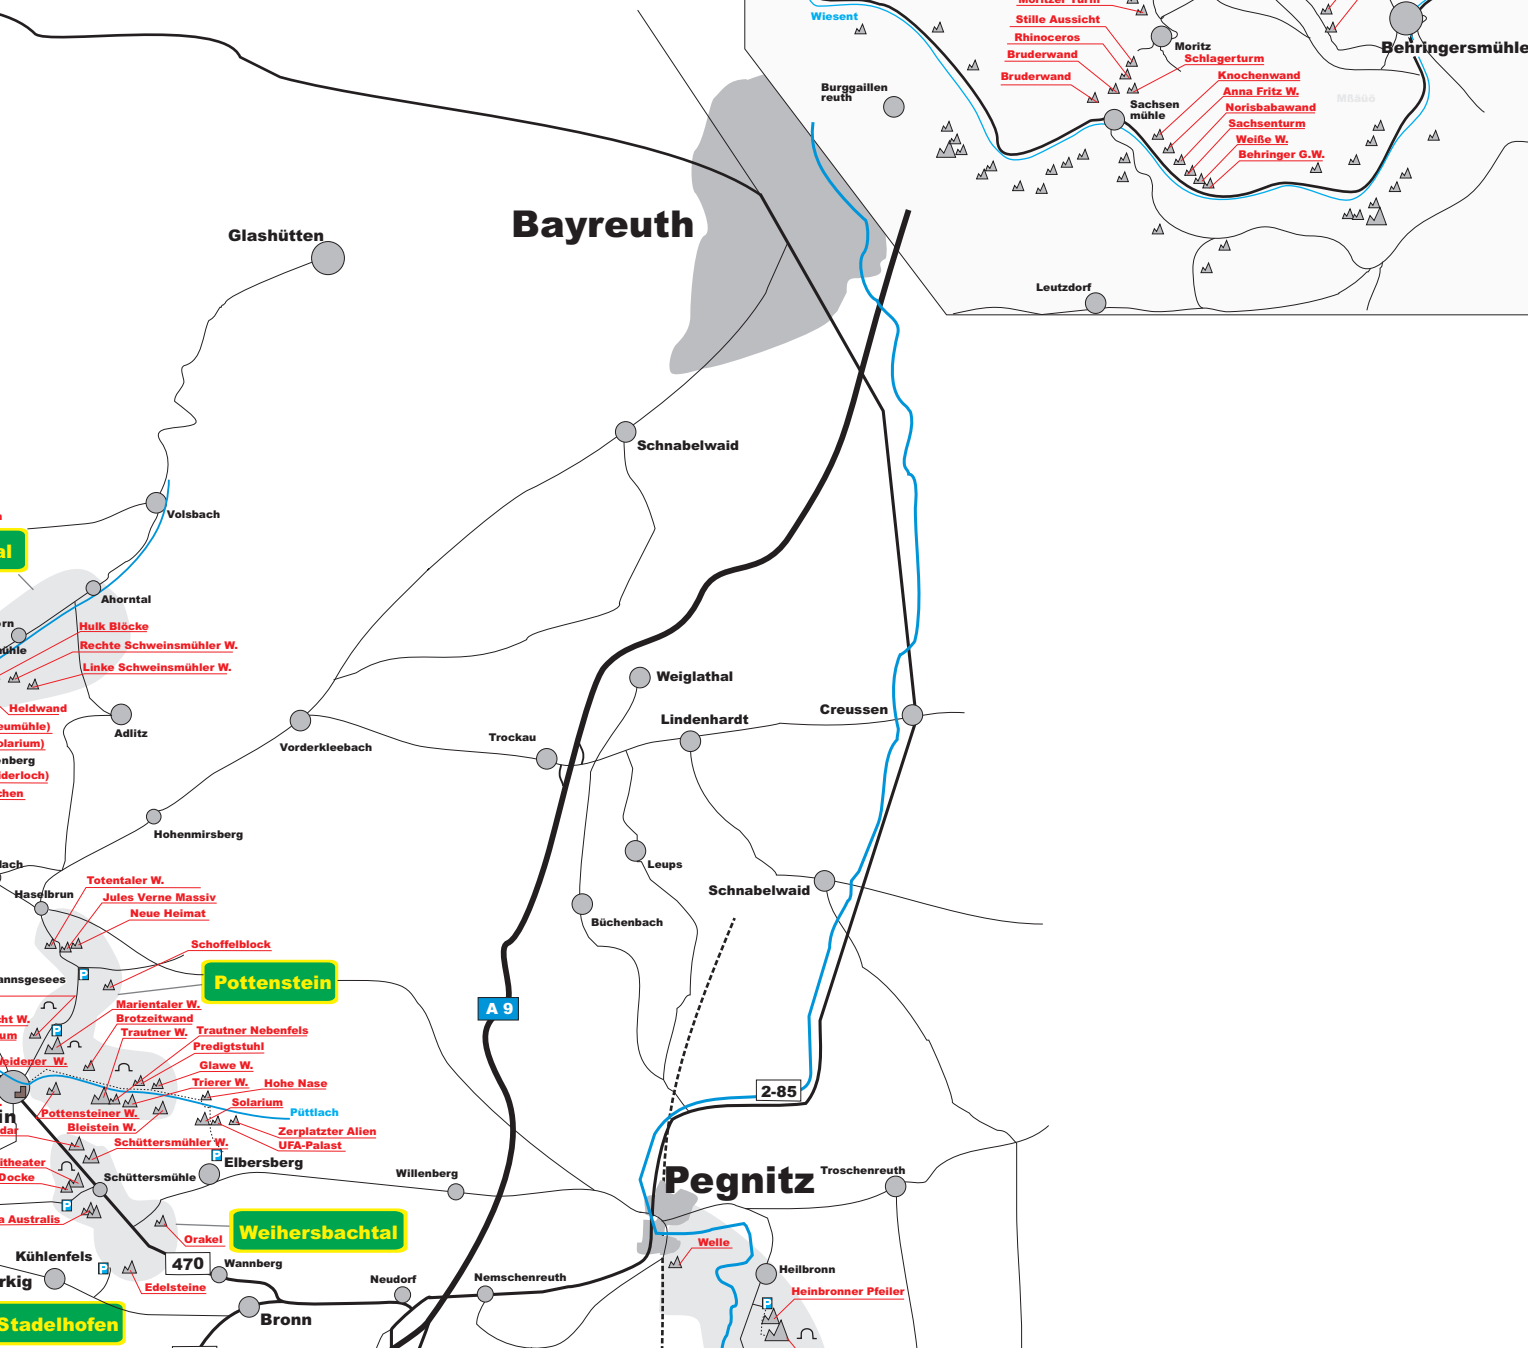

Franken Jura

Map of climbing area v. 1.2

Copyright © lezec.cz (czechclimbing.com)

Bouldering Mountain Climbing Competition

www.lezec.cz